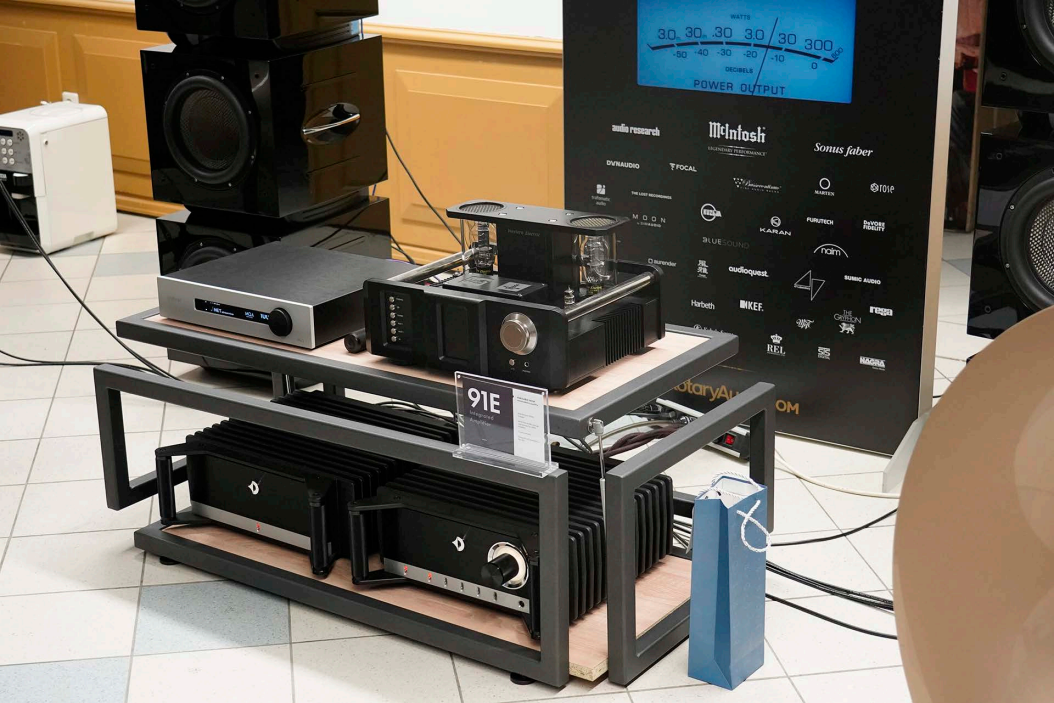

A stack of four silver-faced audio components on a white rack. From top to bottom, the components are:

- A turntable with a clear dust cover.
- A tuner with a red display and a volume knob.
- A tuner with a blue display showing "60.43" and "44.1".
- A tuner with a blue display showing "60.43" and "44.1".

A tall, black and silver speaker with a crest and the text "GRAND PAVILION" on its front panel.

A white cylindrical subwoofer with the "ESR" logo on its side.

A large, black floor-standing speaker with a glossy finish and a prominent grille.

# RotaryAudio

The great Rotary pleasure

Audio Research iFi

Audio components on a rack, including a turntable and amplifier.

91E

audio research

McIntosh  
BALANCED PERFORMANCE

Sonus faber